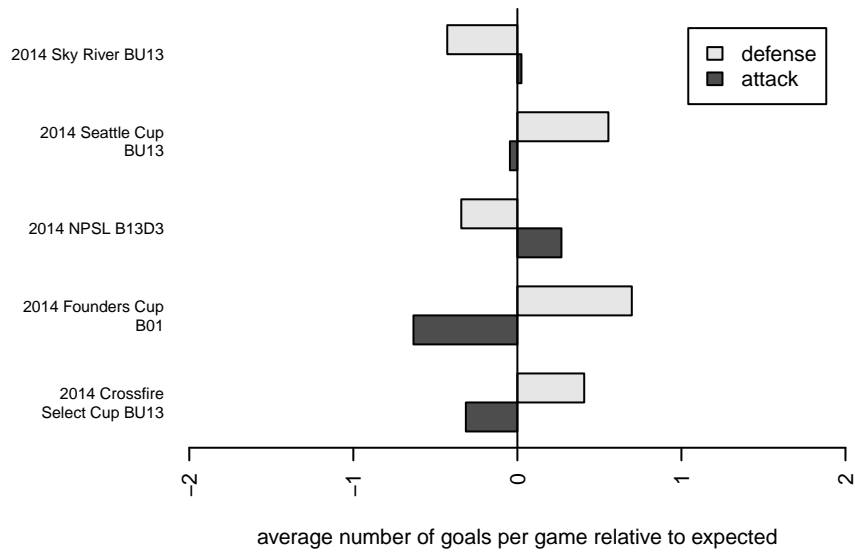

Performance relative to 13 month average