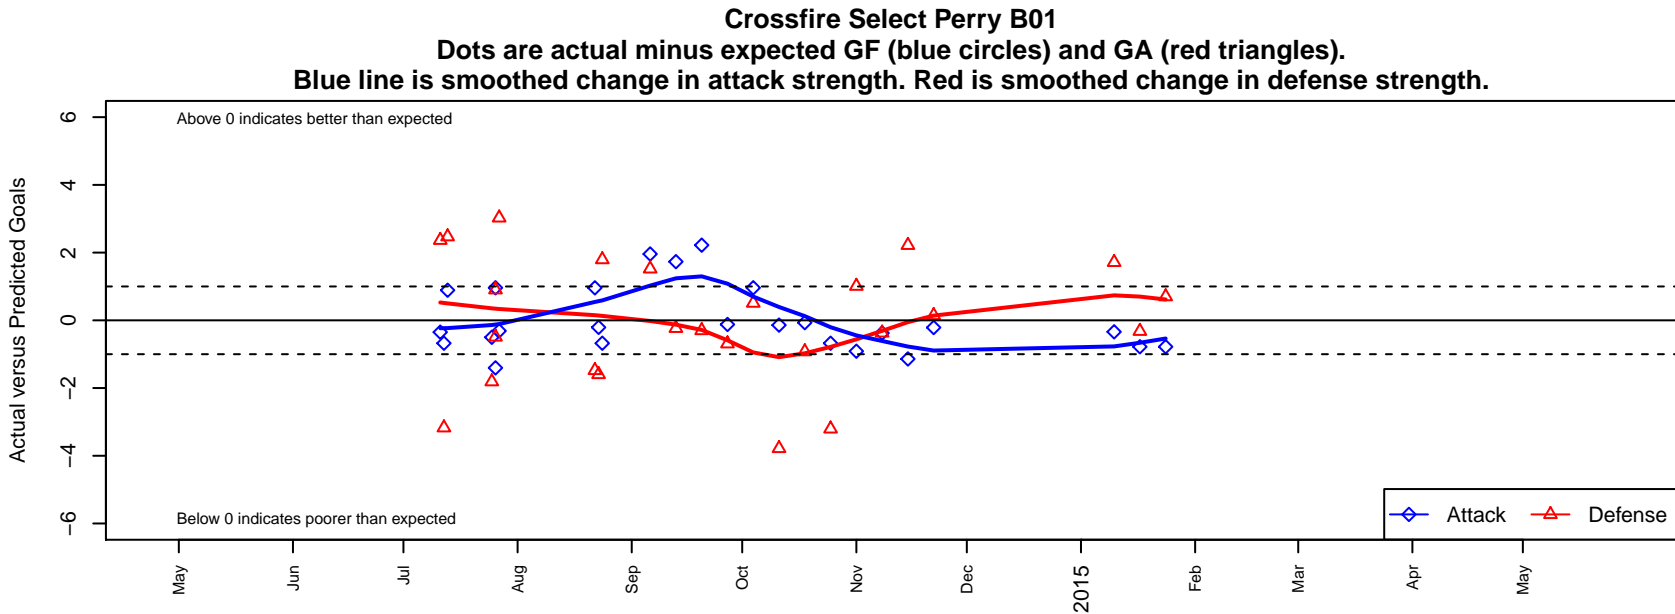

Crossfire Select Perry B01

Crossfire Select SC
 Redmond, WA
 B01 total strength=600
 attack=0.65 defense=0.38
 fall league = NPSL B13D3

alt names used:
 Crossfire Select BU13 Perry
 Crossfire Select B01 Perry
 Crossfire Select Perry
 Crossfire Select B01-Perry
 Crossfire Select B01 Perry

Venues played:
 2014 Seattle Cup BU13
 2014 Crossfire Select Cup BU13
 2014 Sky River BU13
 2014 NPSL B13D3
 2014 Founders Cup B01

**attack and defense variance (black dot)
relative to other teams
and top 10 in region**