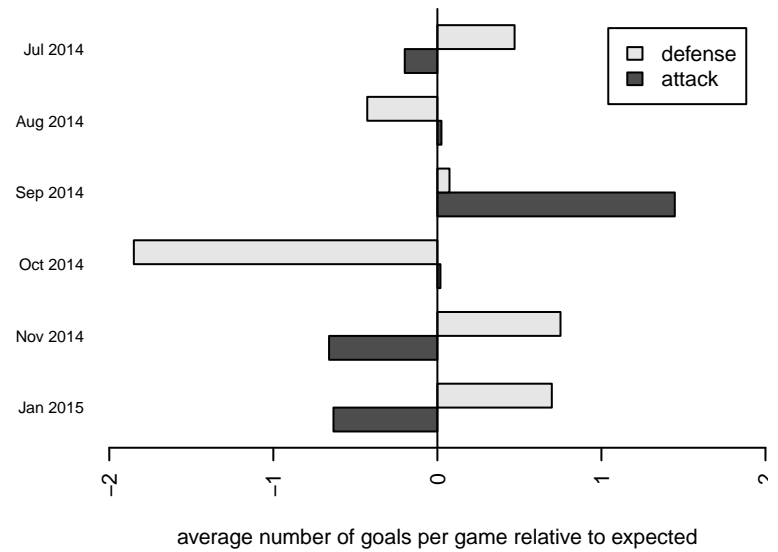

Performance relative to 13 month average