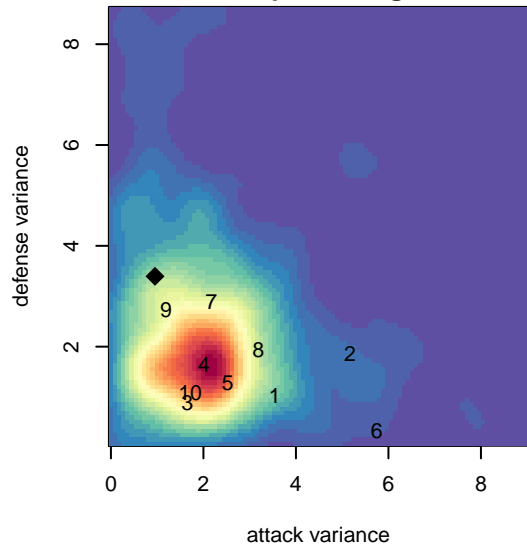

Crossfire Select Perry B01

Crossfire Select SC
 Redmond, WA
 B01 total strength=600
 attack=0.65 defense=0.38
 fall league = NPSL B13D3

alt names used:
 Crossfire Select BU13 Perry
 Crossfire Select B01 Perry
 Crossfire Select Perry
 Crossfire Select B01-Perry
 Crossfire Select B01 Perry

Venues played:
 2014 Seattle Cup BU13
 2014 Crossfire Select Cup BU13
 2014 Sky River BU13
 2014 NPSL B13D3
 2014 Founders Cup B01

**attack and defense variance (black dot)
relative to other teams
and top 10 in region**