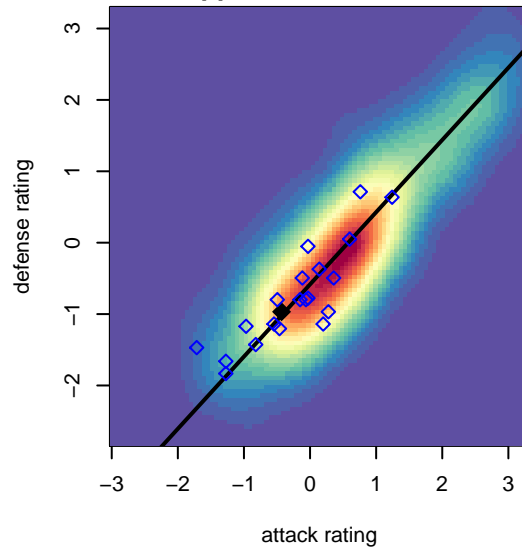

**attack and defense rating
relative to others at age
and all opponents in last 13 months**