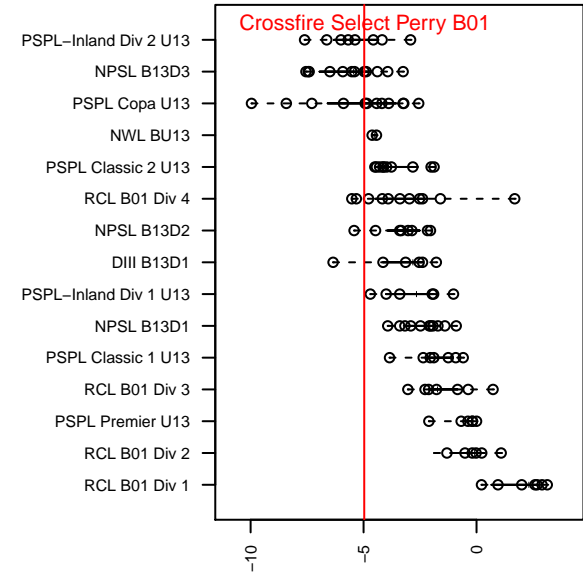

**attack and defense rating
relative to others at age
and all opponents in last 13 months**